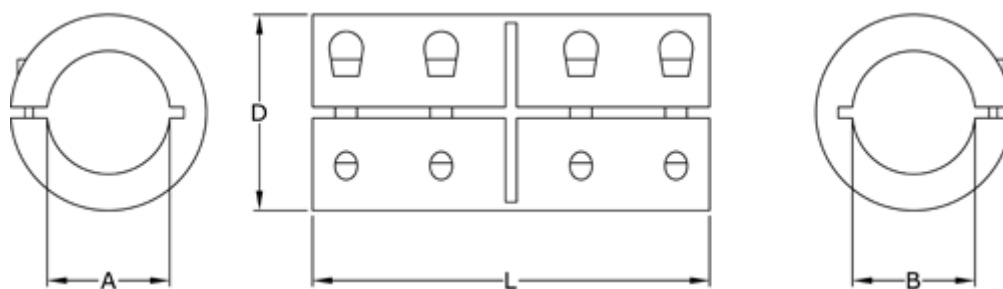

Data Sheet

Article number: 3323046502014

Description: Rigid coupling size 14 bore 14/14 mm
One piece clamp, stainless

Measures

A = 14
B = 14
D = 34
L = 50
Screw = M5x16